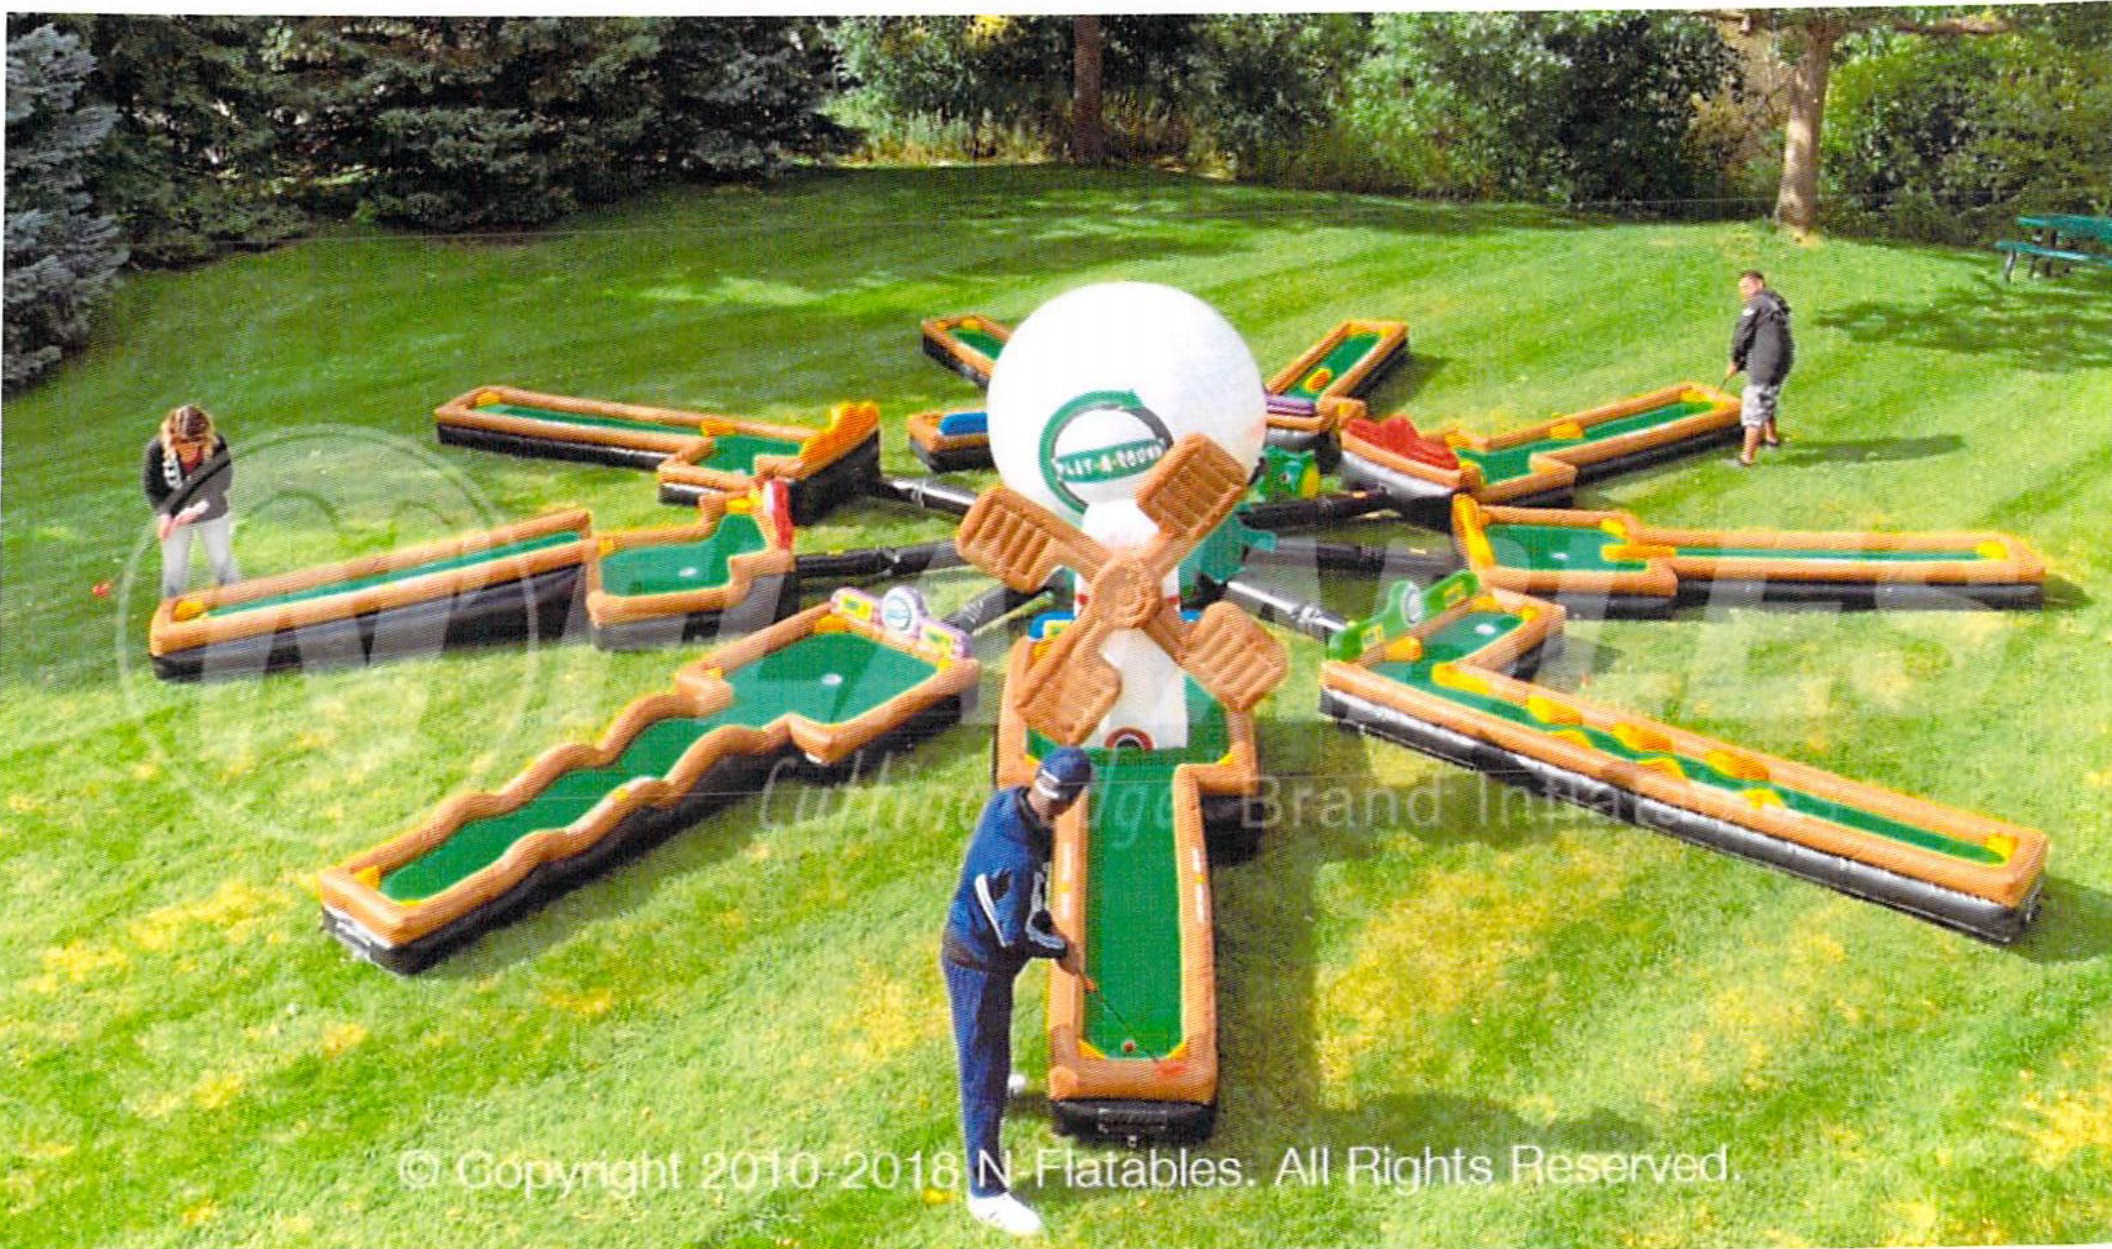

© Copyright 2010-2018 N-Flatables. All Rights Reserved.